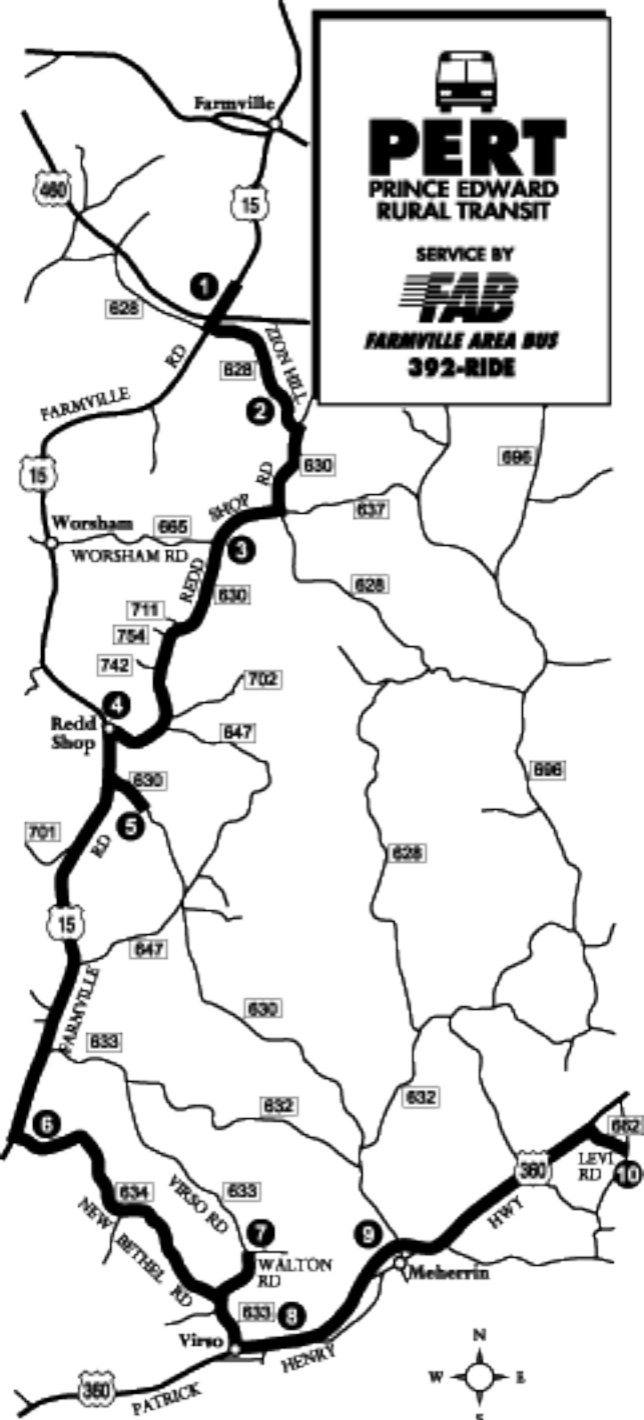

PERT

PRINCE EDWARD
RURAL TRANSIT

SERVICE BY

FARMVILLE AREA BUS
392-RIDE

**ORANGE LINE -
MEHERRIN / GREEN BAY**

ORANGE LINE - MEHERRIN/GREEN BAY

1 WAL-MART	2 POPLAR FOREST APARTMENTS	3 REDD SHOP RD. & WORSHAM RD.* (INTERSECTION 630/665)	4 15 SOUTH & REDD SHOP RD. (INTERSECTION 15/630)	5 NEW WITT CHURCH	6 NEW BETHEL CHURCH	7 VIRSO RD. & WALTON RD.* (INTERSECTION 633/752)	8 DUFFY'S MART	9 MEHERRIN PRESBYTERIAN CHURCH	10 LEVI CHURCH	10 LEVI CHURCH	9 MEHERRIN PRESBYTERIAN CHURCH	8 DUFFY'S MART	7 VIRSO RD. & WALTON RD.* (INTERSECTION 633/752)	6 NEW BETHEL CHURCH	5 NEW WITT CHURCH	4 15 SOUTH & REDD SHOP RD. (INTERSECTION 15/630)	3 REDD SHOP RD. & WORSHAM RD.* (INTERSECTION 630/665)	2 POPLAR FOREST APARTMENTS	1 WAL-MART	
8:20	BUS TRAVELS ALONG 15 SOUTH - CALL FAB 392-RIDE FOR PICKUP. →									8:55	9:00	9:05	9:09	9:12	9:20	9:25	9:26	9:31	9:34	9:38
10:20	10:24	10:27	10:32	10:33	10:38	10:46	---	---	10:58	11:00	11:05	11:09	11:12	11:20	11:25	11:26	11:31	11:34	11:38	
1:20	1:24	1:27	1:32	1:33	1:38	1:46	---	---	1:58	2:00	2:05	2:09	2:12	2:20	2:25	2:26	2:31	2:34	2:38	
3:20	3:24	3:27	3:32	3:33	3:38	3:46	---	---	3:58	4:00	← BUS TRAVELS ALONG 15 SOUTH - CALL FAB 392-RIDE FOR PICKUP.									4:38
OUTBOUND										INBOUND										

*TIME CHECK POINT

FARE: \$1.00 EACH WAY

THE ORANGE LINE OPERATES ON TUESDAYS & FRIDAYS.